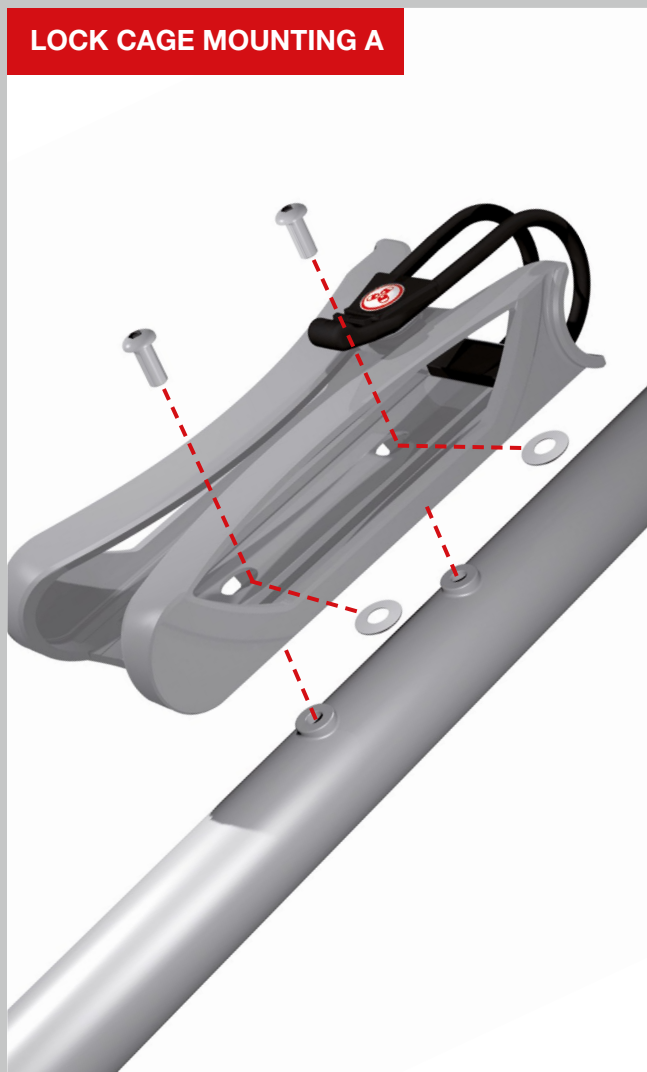

Lock Cage FS

LOCK CAGE MOUNTING A

LOCK CAGE MOUNTING B

Ø 17–55 mm